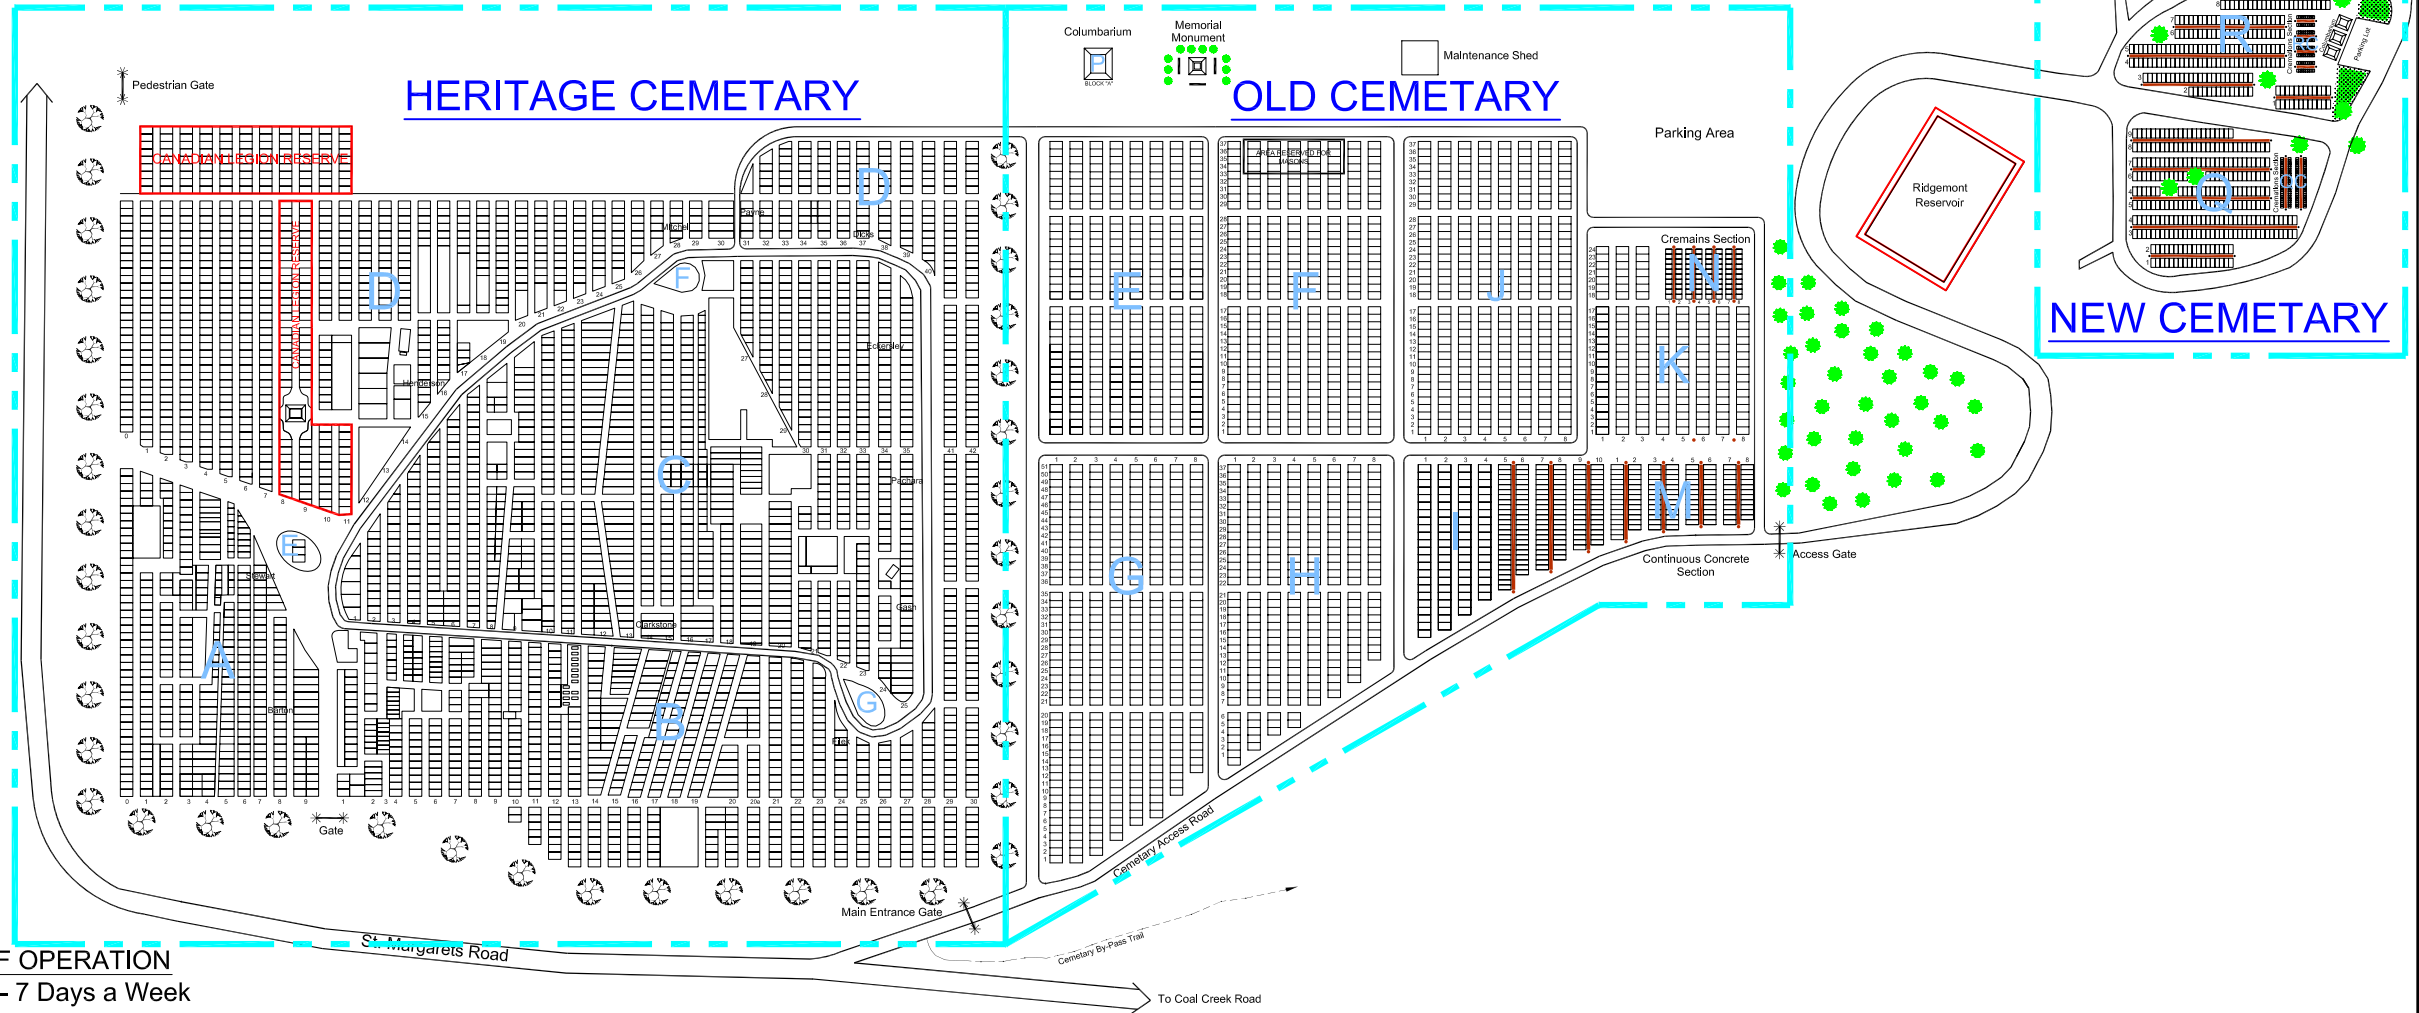

ST. MARGARET'S CEMETARY

HOURS OF OPERATION
7am to 8pm - 7 Days a Week