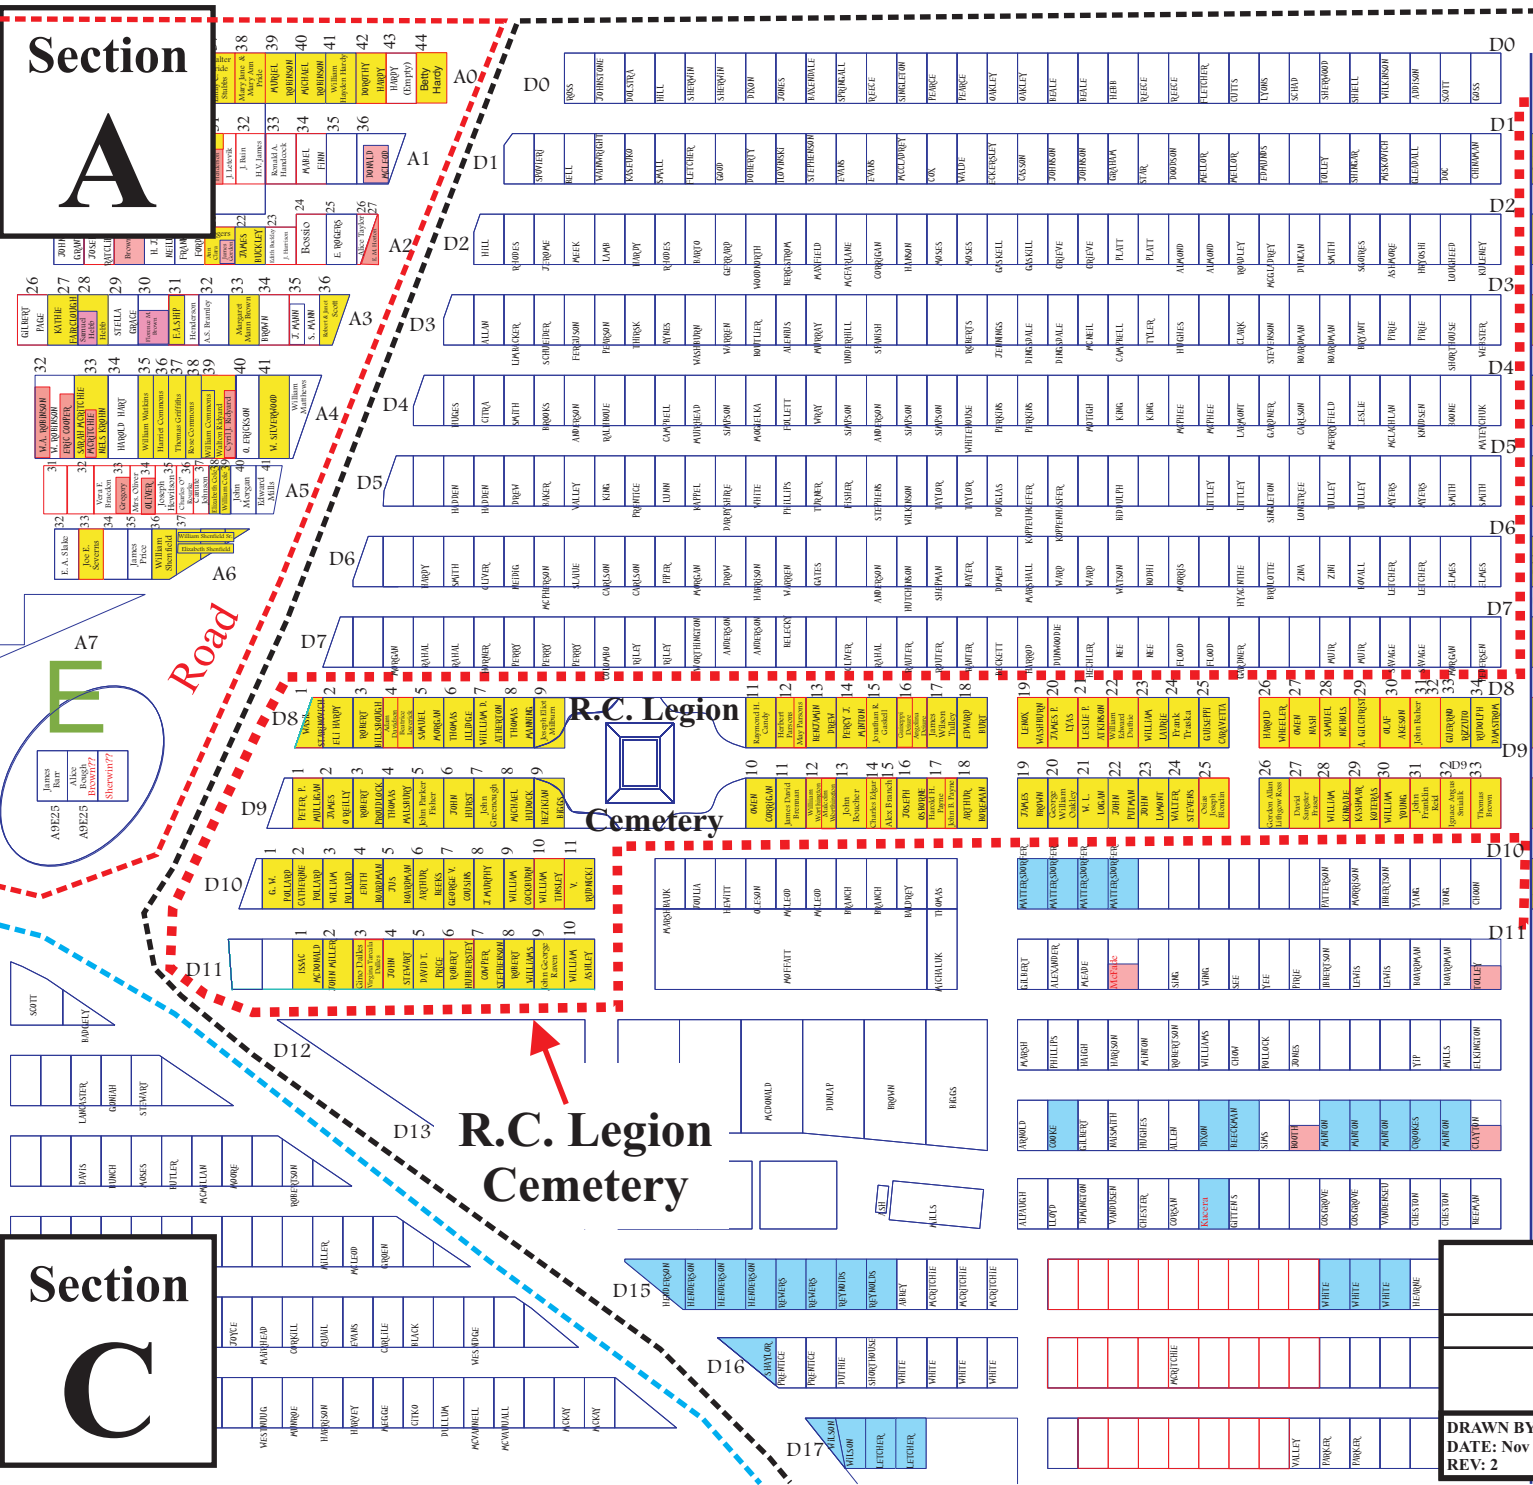

# Section A

# Section C

# Section D

**FERNIE  
HERITAGE CEMETERY**

**Royal Canadian Legion  
Cemetery in Section D**

**DRAWN BY: PGB  
DATE: Nov 2015  
REV: 2**

|    |         |       |    |      |       |
|----|---------|-------|----|------|-------|
| 26 | GLIBERT | PAGE  | 27 | JOHN | LEWIS |
| 28 | KATHE   | ALLEN | 29 | JOHN | LEWIS |
| 30 | STELLA  | LEWIS | 31 | JOHN | LEWIS |
| 32 | WILLIAM | LEWIS | 33 | JOHN | LEWIS |
| 34 | WILLIAM | LEWIS | 35 | JOHN | LEWIS |
| 36 | WILLIAM | LEWIS | 37 | JOHN | LEWIS |
| 38 | WILLIAM | LEWIS | 39 | JOHN | LEWIS |
| 40 | WILLIAM | LEWIS | 41 | JOHN | LEWIS |
| 42 | WILLIAM | LEWIS | 43 | JOHN | LEWIS |
| 44 | WILLIAM | LEWIS | 45 | JOHN | LEWIS |