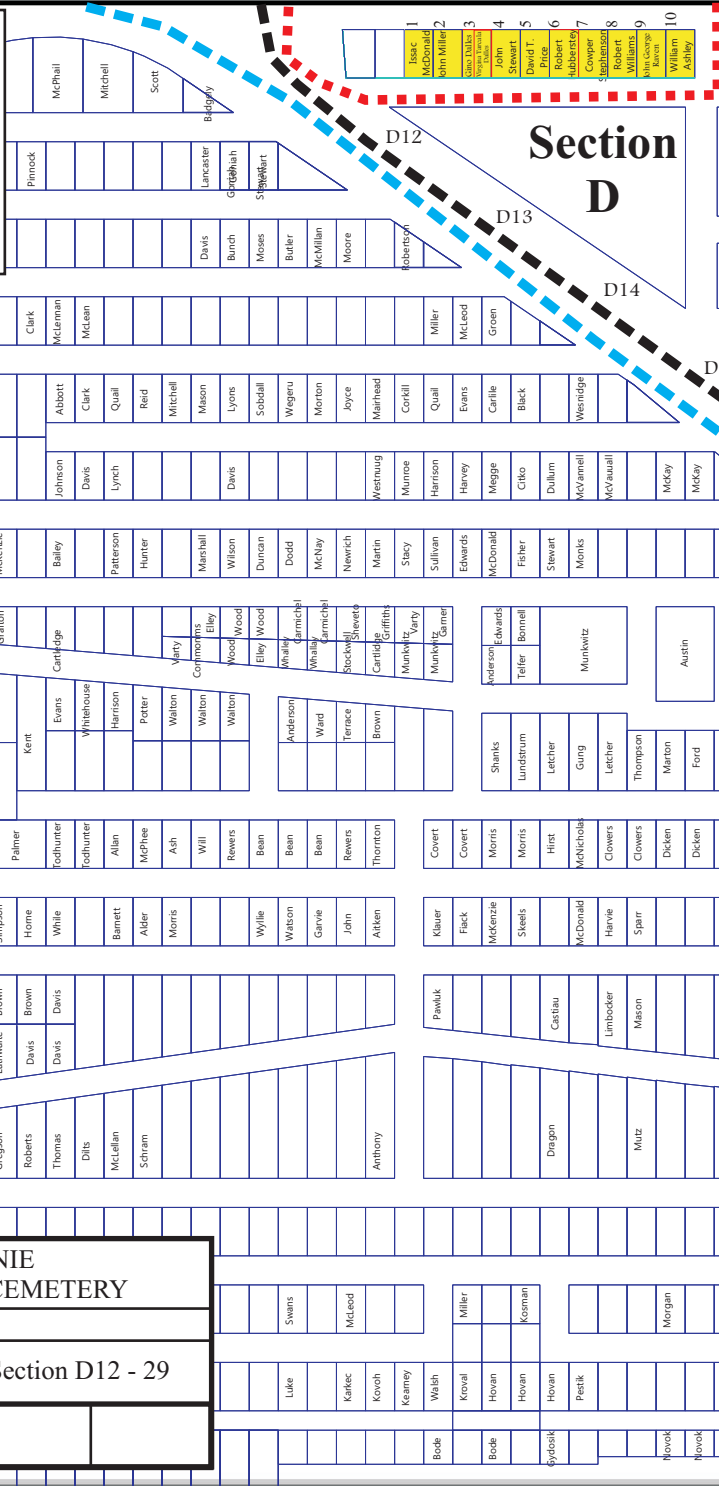

Legend

Section B
Section C
Section D
R.C.Legion

Monument

Hippe Nusca
Thomas
Haring
Homes
Gawber
Rossi

Spaniel
Kalita
Makushki
Amato

Steyk
Kalita
Makushki
Cavada
Webber

Cupida
Chrap
Stubbs
Urban

Bilger
Maphy
Roberts
Seaney

McDonald
Marysile
Falle
Zymk

Mica
Stevenson
Denour

Wright
Rutnick
Gregson
Gregson
Gregson
Roberts
Thomas
Dits
McLellan
Schram

FERNIE HERITAGE CEMETERY

Section C1 - 17 Section D12 - 29

DRAWN BY: PGB
DATE: Nov 2015
REV: 1

Section D